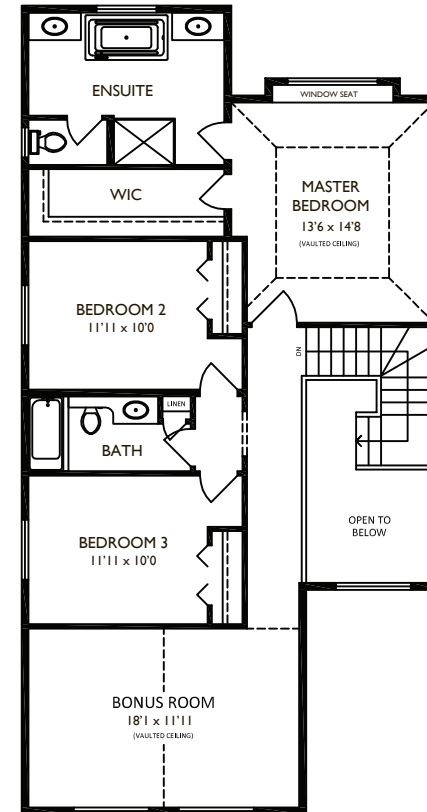

SHEFFIELD

3003 Sq. Ft. (approx.) Finished Sq. Ft. 2069 Unfinished Sq. Ft. 934

HORIZONS
AT WILLIAMSTOWN

LOWER
Approx. 934 Sq. Ft. (Unfinished)

MAIN
Approx. 934 Sq. Ft.

UPPER
Approx. 1135 Sq. Ft.