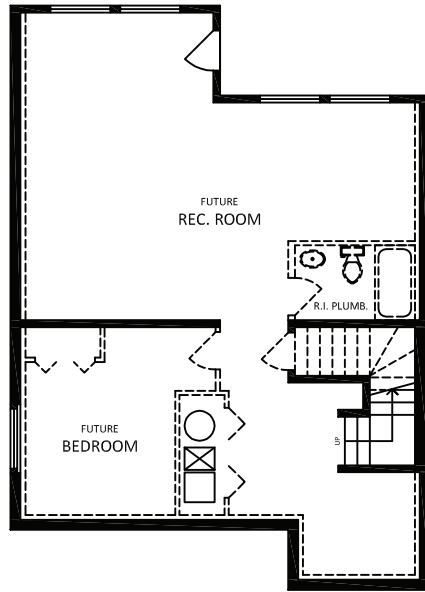

SHEFFIELD

3003 Sq. Ft. (approx.) Finished Sq. Ft. 2069 Unfinished Sq. Ft. 934

HORIZONS
AT WILLIAMSTOWN

LOWER
Approx. 934 Sq. Ft. (Unfinished)

MAIN
Approx. 934 Sq. Ft.

UPPER
Approx. 1135 Sq. Ft.