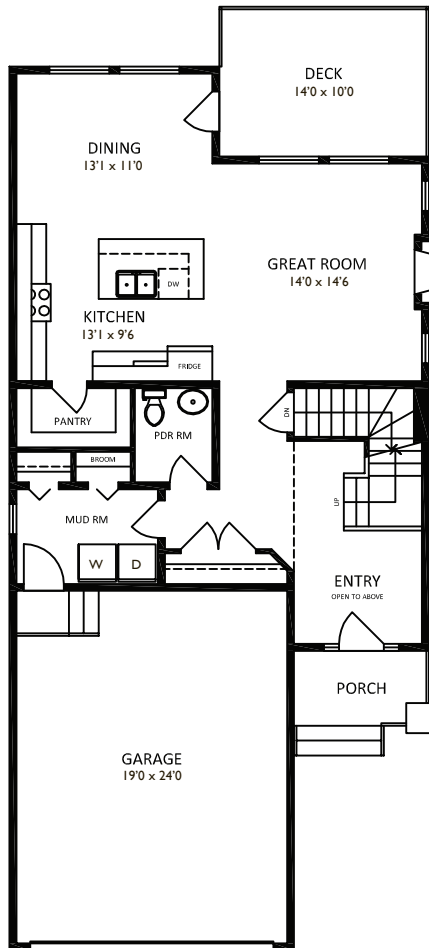

SHEFFIELD

3003 Sq. Ft. (approx.) Finished Sq. Ft. 2069 Unfinished Sq. Ft. 934

HORIZONS
AT WILLIAMSTOWN

LOWER
Approx. 934 Sq. Ft. (Unfinished)

MAIN
Approx. 934 Sq. Ft.

UPPER
Approx. 1135 Sq. Ft.